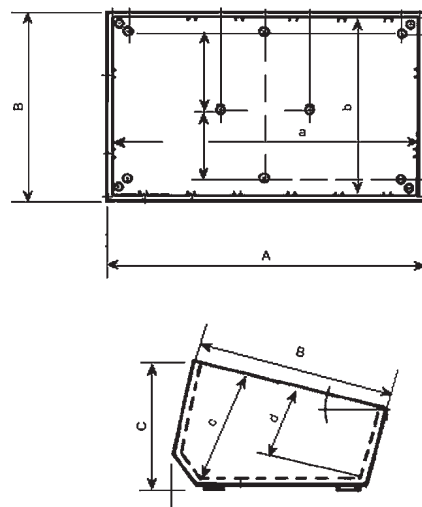

ABS

Part No.	Description, dimensions A x B x C (LxWxH)
10120/2.9 POCKET	ABS enclosure 61x37x15mm,black,2push-b., tab

Part No.	Ord.No.
S 10120/2.9 POCKET	41466

OVO Series

- Ergonomic pocket enclosures in ABS (UL 94 HB)
- Ideal for remote control electronics
- Supplied with 0, 1, 2 or 3 rubberised push-button covers in blue
- Internal supports for fitting a round (1.378") PCB
- Suitable for a button Part No. battery cell
- Matt surface finish for a modern feel
- Colours: dark gray RAL 7016

ABS

Part No.	Description, dimensions A x B x C (LxWxH)
OVO-3/3.4	ABS pocket enclosure 55x43,7x14mm,dark grey,3 p-bt,tab

Part No.	Ord.No.
O OVO-3/3.4	42987

Plastic Enclosures for Desktop Applications

PULT Series

ABS

AL

Part No.	Description, dimensions A x B x C (LxWxH)
362.8 PULT	ABS enclosure / panel AL 161x97x61,1mm dark grey
363.8 PULT	ABS enclosure / panel AL 216x130x77,7mm dark grey

Part No.	Ord.No.
S 362.8 PULT	41564
S 363.8 PULT	41553