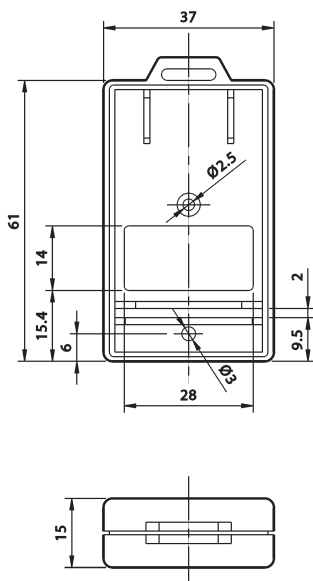

Part No.	Description, dimensions A x B x C (LxWxH)
11124.4 POCKET	ABS enclosure 73x43,1x18,3,dark grey, 4push- buttons

Part No.	Ord.No.
S 11124.4 POCKET	41561

10120/2.9 POCKET

- Attractive enclosures in ABS (UL 94 HB)
- Ideal for pocket/keyfob devices
- Two models with 1 or 2 push-buttons
- Internal space for a 12V battery cell (two contacts supplied)
- LED aperture in top
- Internal PCB locating points
- Simple assembly with a single fixing screw
- Case color: black RAL 9004 or dark gray RAL 7012
- Push-buttons: red RAL 3020 or light blue RAL 5010

ABS

Part No.	Description, dimensions A x B x C (LxWxH)
10120/2.9 POCKET	ABS enclosure 61x37x15mm,black,2push-b., tab

Part No.	Ord.No.
S 10120/2.9 POCKET	41466

OVO Series

- Ergonomic pocket enclosures in ABS (UL 94 HB)
- Ideal for remote control electronics
- Supplied with 0, 1, 2 or 3 rubberised push-button covers in blue
- Internal supports for fitting a round (1.378") PCB
- Suitable for a button Part No. battery cell
- Matt surface finish for a modern feel
- Colours: dark gray RAL 7016

ABS

Part No.	Description, dimensions A x B x C (LxWxH)
OVO-3/3.4	ABS pocket enclosure 55x43,7x14mm,dark grey,3 p-bt,tab

Part No.	Ord.No.
O OVO-3/3.4	42987

Plastic Enclosures for Desktop Applications

PULT Series

ABS

AL

Part No.	Description, dimensions A x B x C (LxWxH)
362.8 PULT	ABS enclosure / panel AL 161x97x61,1mm dark grey
363.8 PULT	ABS enclosure / panel AL 216x130x77,7mm dark grey

Part No.	Ord.No.
S 362.8 PULT	41564
S 363.8 PULT	41553