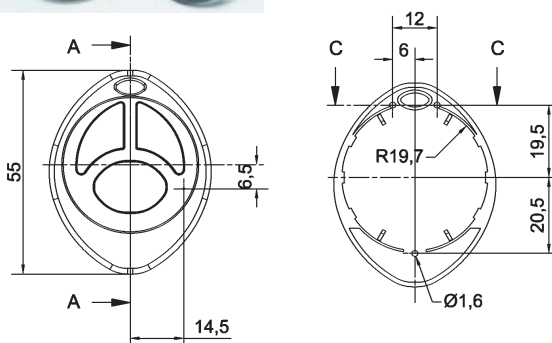

Part No.	Description, dimensions A x B x C (LxWxH)
11124.4 POCKET	ABS enclosure 73x43,1x18,3,dark grey, 4push- buttons

Part No.	Ord.No.
S 11124.4 POCKET	41561

10120/2.9 POCKET

- Attractive enclosures in ABS (UL 94 HB)
- Ideal for pocket/keyfob devices
- Two models with 1 or 2 push-buttons
- Internal space for a 12V battery cell (two contacts supplied)
- LED aperture in top
- Internal PCB locating points
- Simple assembly with a single fixing screw
- Case color: black RAL 9004 or dark gray RAL 7012
- Push-buttons: red RAL 3020 or light blue RAL 5010

ABS

Part No.	Description, dimensions A x B x C (LxWxH)
10120/2.9 POCKET	ABS enclosure 61x37x15mm,black,2push-b., tab

Part No.	Ord.No.
S 10120/2.9 POCKET	41466

OVO Series

- Ergonomic pocket enclosures in ABS (UL 94 HB)
- Ideal for remote control electronics
- Supplied with 0, 1, 2 or 3 rubberised push-button covers in blue
- Internal supports for fitting a round (1.378") PCB
- Suitable for a button Part No. battery cell
- Matt surface finish for a modern feel
- Colours: dark gray RAL 7016

ABS

Part No.	Description, dimensions A x B x C (LxWxH)
OVO-3/3.4	ABS pocket enclosure 55x43,7x14mm,dark grey,3 p-bt,tab

Part No.	Ord.No.
O OVO-3/3.4	42987

Plastic Enclosures for Desktop Applications

PULT Series

ABS

AL

Part No.	Description, dimensions A x B x C (LxWxH)
362.8 PULT	ABS enclosure / panel AL 161x97x61,1mm dark grey
363.8 PULT	ABS enclosure / panel AL 216x130x77,7mm dark grey

Part No.	Ord.No.
S 362.8 PULT	41564
S 363.8 PULT	41553