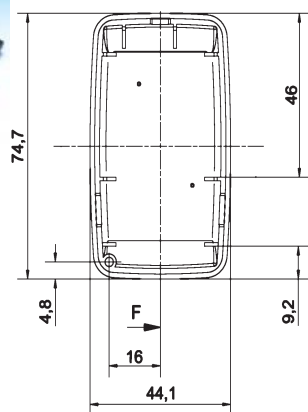

Part No.	Description, dimensions A x B x C (LxWxH)
11124.4 POCKET	ABS enclosure 73x43,1x18,3,dark grey, 4push- buttons

Part No.	Ord.No.
S 11124.4 POCKET	41561

10120/2.9 POCKET

- Attractive enclosures in ABS (UL 94 HB)
- Ideal for pocket/keyfob devices
- Two models with 1 or 2 push-buttons
- Internal space for a 12V battery cell (two contacts supplied)
- LED aperture in top
- Internal PCB locating points
- Simple assembly with a single fixing screw
- Case color: black RAL 9004 or dark gray RAL 7012
- Push-buttons: red RAL 3020 or light blue RAL 5010

ABS

Part No.	Description, dimensions A x B x C (LxWxH)
10120/2.9 POCKET	ABS enclosure 61x37x15mm,black,2push-b., tab

Part No.	Ord.No.
S 10120/2.9 POCKET	41466

OVO Series

- Ergonomic pocket enclosures in ABS (UL 94 HB)
- Ideal for remote control electronics
- Supplied with 0, 1, 2 or 3 rubberised push-button covers in blue
- Internal supports for fitting a round (1.378") PCB
- Suitable for a button Part No. battery cell
- Matt surface finish for a modern feel
- Colours: dark gray RAL 7016

ABS

Part No.	Description, dimensions A x B x C (LxWxH)
OVO-3/3.4	ABS pocket enclosure 55x43,7x14mm,dark grey,3 p-bt,tab

Part No.	Ord.No.
O OVO-3/3.4	42987

Plastic Enclosures for Desktop Applications

PULT Series

ABS

AL

Part No.	Description, dimensions A x B x C (LxWxH)
362.8 PULT	ABS enclosure / panel AL 161x97x61,1mm dark grey
363.8 PULT	ABS enclosure / panel AL 216x130x77,7mm dark grey

Part No.	Ord.No.
S 362.8 PULT	41564
S 363.8 PULT	41553